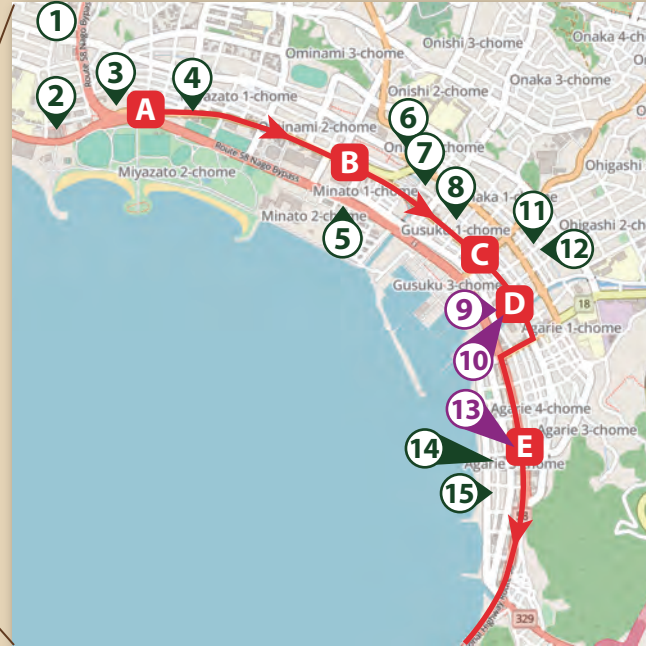

# Recommended Hotels & Shuttle Bus Routes

## Nago City Area

## Nago City Route — Stops A ~ F

1. Nago Parkside Condominium
2. Hotel Yugaf Inn Okinawa
3. Phoenix Park Hotel
4. Shirahama Hotel
5. Hotel Iolite
6. Hotel Delfino Nago
7. Adan Hotel
8. Mr. Kinjo in Gusuku
- ★ 9. Green Rich Hotel Okinawa Nago
- ★ 10. Hotel Peace Island Nago
11. Nago Business Hotel
12. Hotel Yamadaso
- ★ 13. Hotel Route-Inn Nago
14. Hotel Sakura no Familia Nago
15. Kariyushi Condominium Resort Nago Seaside House
16. Best Western Okinawa Kouki Beach

## Resort Route — Stops A ~ C

- ★ 17. KARIYUSHI LCH. RESORT on The Beach
18. Kariyushi Beach
- ★ 19. Okinawa Kariyushi Beach Resort Ocean Spa
20. Ocean View in Kiboqaoka
21. Keywestclub Okinawa
22. Nangoku Lodge Booya